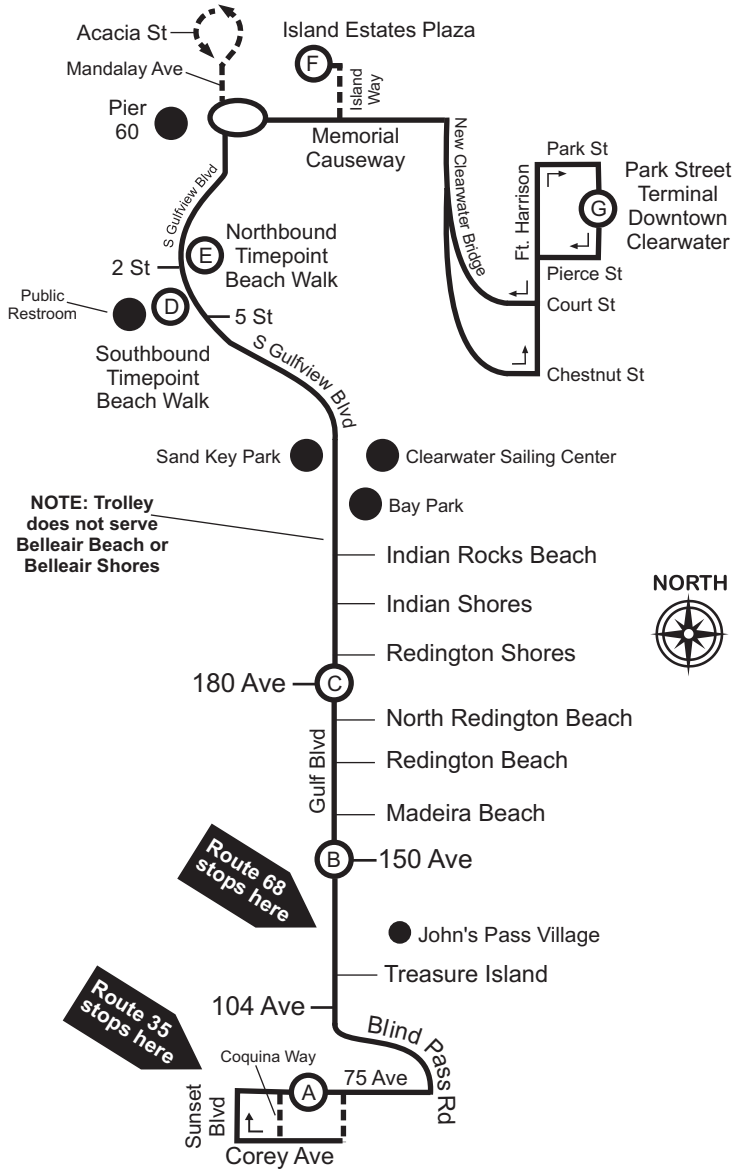

Suncoast Beach TrolleySM

ST. PETE BEACH TO DOWNTOWN CLEARWATER

MONDAY - SUNDAY AND HOLIDAYS

LEGEND

- (A)** Timepoint; see scheduled times. Board at bus stop signs located frequently along the route.
- Landmark
- Denotes Intermittent Service
- These routes meet the Trolley but are not a scheduled connection. Check individual route schedules for times.

NOTE: Map not to scale

(A) 75 Ave & Gulf Blvd	(B) Gulf Blvd & 150 Ave	(C) Gulf Blvd & 180 Ave	(E) Beach Walk	(F) Island Estates	(G) Park Street Terminal Downtown Clearwater
5:15 % AM	5:28 %	5:32 %	5:55 %	-	6:10 %
5:30 &	5:43 &	5:47 &	6:10 X &	6:18 &	6:35 &
6:00	6:13	6:17	6:40 X	6:48	7:05
6:40	6:53	6:57	7:20 X	7:28	7:45
7:10	7:23	7:27	7:50 X	7:58	8:15
7:30	7:48	7:52	8:20 X	8:28	8:40
8:05	8:23	8:27	8:55 X	9:03	9:15
8:35	8:53	8:57	9:25 X	9:33	9:45
9:15	9:33	9:37	10:05		10:20
9:45	10:03	10:07	10:35		10:55
10:10	10:28	10:32	11:00		11:15
10:45	11:03	11:07	11:35		11:50
11:05	11:23	11:27	11:55		12:10
11:40	11:58	12:02	12:30		12:45
12:10 PM	12:28	12:33	1:00		1:15
12:35	12:53	12:58	1:25		1:40
1:10	1:28	1:33	2:00		2:15
1:30	1:48	1:53	2:20		2:35
2:05	2:23	2:28	2:55		3:10
2:35	2:53	2:58	3:25		3:40
3:00	3:18	3:23	3:50		4:05
3:35	3:53	3:58	4:25		4:40
3:55	4:13	4:18	4:45		5:00
4:35	4:53	4:58	5:25		5:40
5:05	5:23	5:28	5:55		6:10
5:30	5:48	5:53	6:20		6:35
6:05	6:23	6:28	6:55		7:10
6:25	6:43	6:48	7:15		7:30
7:05	7:22	7:27	7:50		8:05
7:30	7:47	7:52	8:15		8:30
7:55	8:12	8:17	8:40		8:55
8:30	8:47	8:52	9:15		9:30
8:50	9:07	9:12	9:35		9:50
9:25	9:42	9:47	10:10		10:25
9:50	10:07	10:11	10:34		10:50
10:10 #	10:27 #	10:31 #	10:54 #		11:10 #
10:45 #	11:00 #	11:04 #	11:25 #		11:40 #
11:05 #	11:20 #	11:24 #	11:45 #		12:00 #
11:30 #	11:45 #	11:49 #	12:10 #		12:20 #

The Clearwater Jolley Trolley (727) 445-1200 provides circulator service to Clearwater Beach, Island Estates, and Mandalay Ave every day from 10:00 AM to 8:30 PM. Ask your Bus Operator for a transfer or show the Jolley Trolley driver your GO Card and you can ride for free.